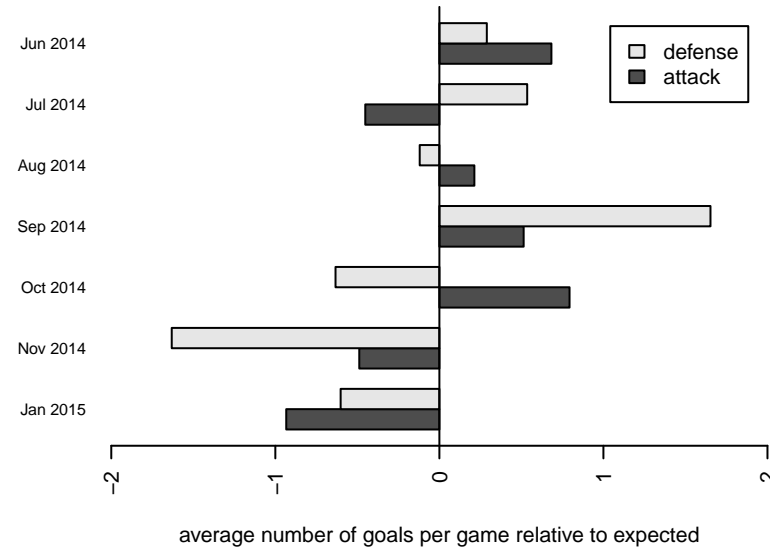

Performance relative to 13 month average