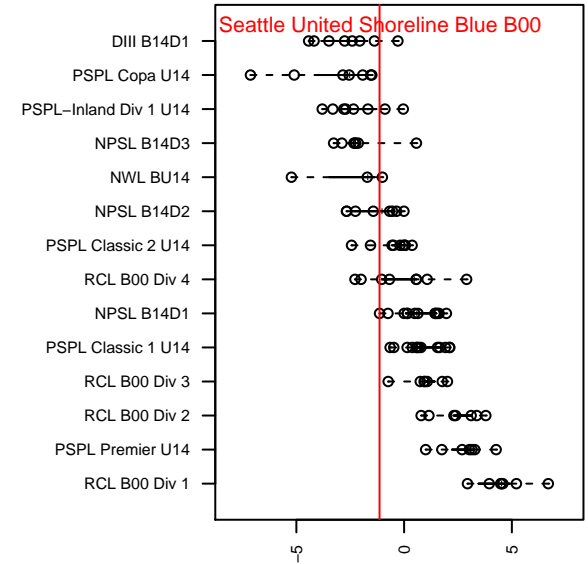

Seattle United Shoreline Blue B00

Seattle United Regional
 Shoreline, WA
 B00 total strength=963
 attack=2.15 defense=1.44
 fall league = NPSL B14D1

alt names used:
 49 SU Shoreline B00 Blue
 SU Shoreline B00 Blue
 Seattle United SH B00 Blue
 Seattle United SH B00 Blue
 SEATTLE UNITED SHORELINE B00 BLUE (W
 SU Shoreline Blue [B00]

Venues played:
 2014 Baker Blast COPA U14
 2014 Seattle Cup BU14
 2014 Crossfire Select Cup BU14 Silver
 2014 REDAPT Cup Silver U14
 2014 NPSL B14D1
 2014 Founders Cup B00

Seattle United Shoreline Blue B00
 Dots are actual minus expected GF (blue circles) and GA (red triangles).
 Blue line is smoothed change in attack strength. Red is smoothed change in defense strength.

**attack and defense variance (black dot)
relative to other teams
and top 10 in region**

**attack and defense rating
relative to others at age
and all opponents in last 13 months**

Performance relative to 13 month average