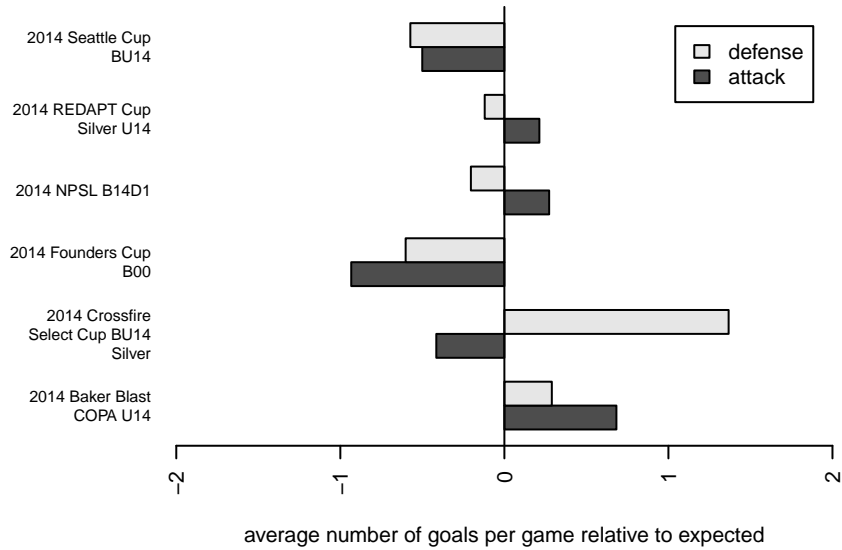

Seattle United Shoreline Blue B00

Seattle United Regional
 Shoreline, WA
 B00 total strength=963
 attack=2.15 defense=1.44
 fall league = NPSL B14D1

alt names used:
 49 SU Shoreline B00 Blue
 SU Shoreline B00 Blue
 Seattle United SH B00 Blue
 Seattle United SH B00 Blue
 SEATTLE UNITED SHORELINE B00 BLUE (W
 SU Shoreline Blue [B00]

Venues played:
 2014 Baker Blast COPA U14
 2014 Seattle Cup BU14
 2014 Crossfire Select Cup BU14 Silver
 2014 REDAPT Cup Silver U14
 2014 NPSL B14D1
 2014 Founders Cup B00

Seattle United Shoreline Blue B00
 Dots are actual minus expected GF (blue circles) and GA (red triangles).
 Blue line is smoothed change in attack strength. Red is smoothed change in defense strength.

**attack and defense variance (black dot)
relative to other teams
and top 10 in region**

**attack and defense rating
relative to others at age
and all opponents in last 13 months**

Performance relative to 13 month average