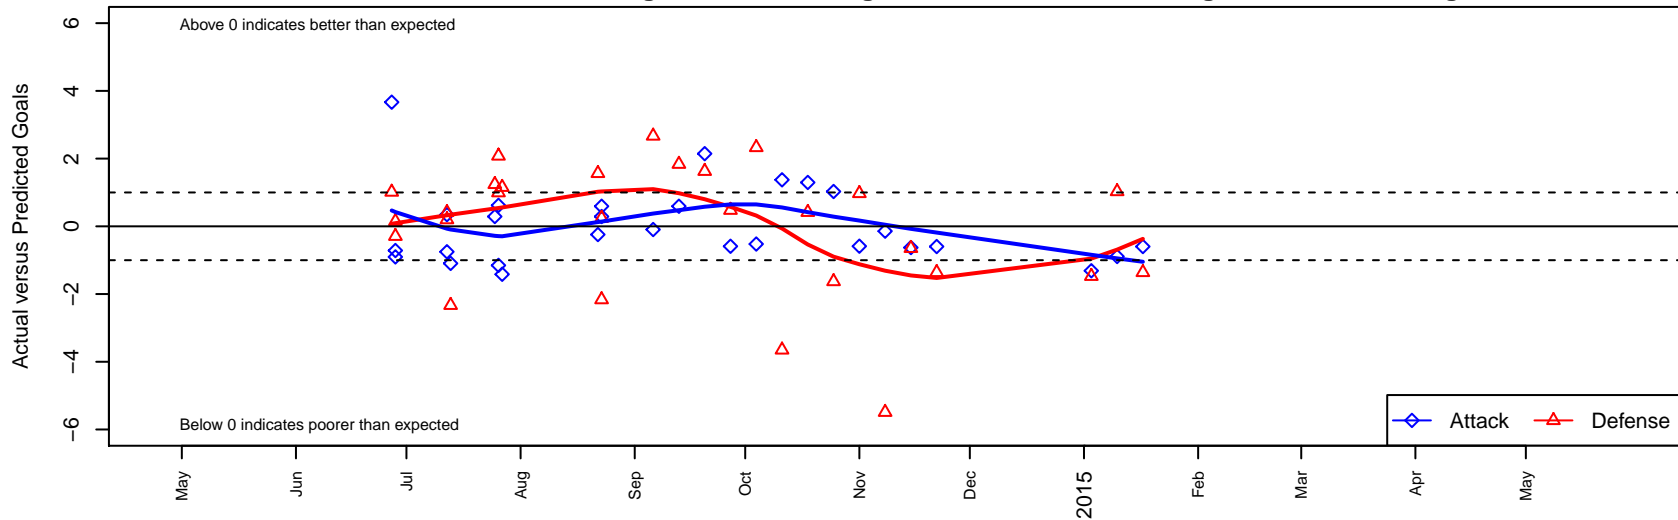

Seattle United Shoreline Blue B00

Seattle United Regional
 Shoreline, WA
 B00 total strength=963
 attack=2.15 defense=1.44
 fall league = NPSL B14D1

alt names used:
 49 SU Shoreline B00 Blue
 SU Shoreline B00 Blue
 Seattle United SH B00 Blue
 Seattle United SH B00 Blue
 SEATTLE UNITED SHORELINE B00 BLUE (W
 SU Shoreline Blue [B00]

Venues played:
 2014 Baker Blast COPA U14
 2014 Seattle Cup BU14
 2014 Crossfire Select Cup BU14 Silver
 2014 REDAPT Cup Silver U14
 2014 NPSL B14D1
 2014 Founders Cup B00

Seattle United Shoreline Blue B00
 Dots are actual minus expected GF (blue circles) and GA (red triangles).
 Blue line is smoothed change in attack strength. Red is smoothed change in defense strength.

**attack and defense variance (black dot)
relative to other teams
and top 10 in region**

**attack and defense rating
relative to others at age
and all opponents in last 13 months**

Performance relative to 13 month average